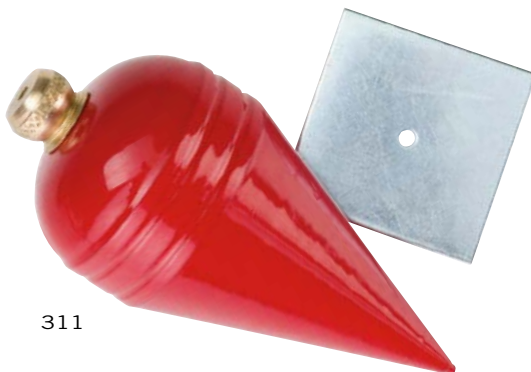

**301 302 303 304
305 306 308 310**

Piombo cilindrico acciaio verniciato con piastrina di controllo
Cylindrical plumb, epoxy-coated steel, with control plate

Tornito da acciaio trafilato
Con pomolo in ottone
Piastrina in acciaio zincato
Verniciatura a polvere a forno

	gr	pz	gr	pz
301	100	6	305	500
302	200	6	306	600
303	300	6	308	800
304	400	6	310	1000

**301/B 302/B 303/B
304/B 305/B 306/B
308/B 310/B**

Piombo cilindrico con piastrina di controllo in skin-pack
Cylindrical plumb with control plate, skin packaging

**Confezione per espositori
È fornito, se richiesto,
anche con filo edilizia**

	gr	pz	gr	pz
301/B	100	1	305/B	500
302/B	200	1	306/B	600
303/B	300	1	308/B	800
304/B	400	1	310/B	1000

311 312 313

Piombo conico a pera acciaio verniciato con piastrina
Pear-shaped conical plumb, epoxy-coated steel, with control plate

Tornito da acciaio trafilato
Con pomolo in ottone
Piastrina in acciaio zincato
Verniciatura a polvere a forno

	gr	pz
311	300	6
312	400	6
313	500	6

311

**311/1B 311/B
312/B 313/B 313/1B**

Piombo a pera kit completo
filo piastrina scassa skin pack
Pear-shaped plumb kit including yarn, plate, spacer, skin packaging

Filo edilizia da 5 metri
Scassa in legno
Verniciato a polvere a forno

La completezza di questa confezione permette di avere tutti gli accessori necessari per effettuare misurazioni

	gr	pz	gr	pz
311/1B	200	6	313/B	500
311/B	300	6	313/1B	600
312/B	400	6